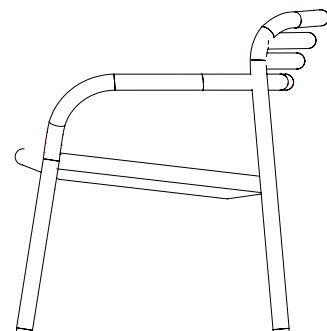

11565 Cane-line Delight w/QuickDry & Airflow

W	119 cm	46.9"
D	55 cm	21.7"
H	3 cm	1.2"
Wgt	2.8 kg	6.2 lbs