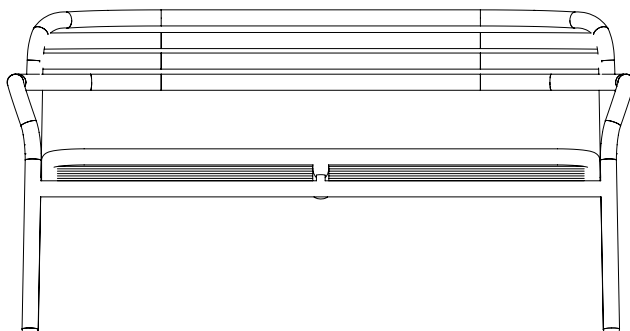

11565 Cane-line Delight w/QuickDry & Airflow

W	119 cm	46.9"
D	55 cm	21.7"
H	3 cm	1.2"
Wgt	2.8 kg	6.2 lbs