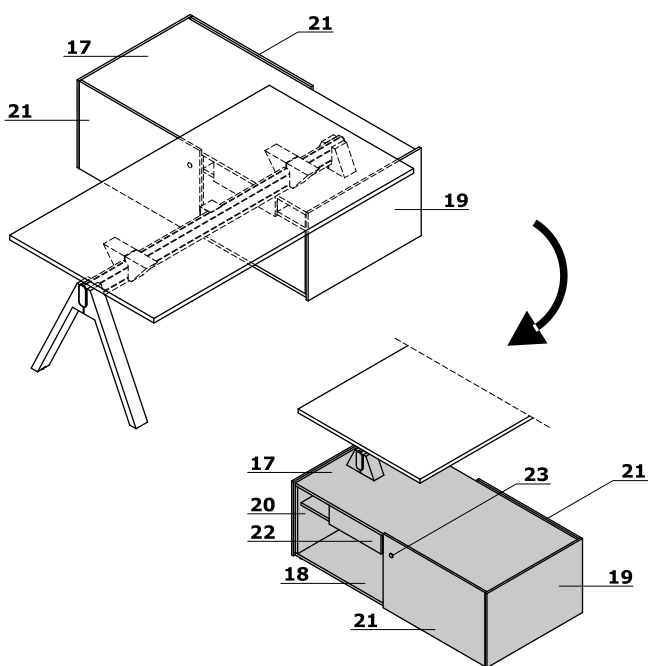

Desks with managerial storage

1. **Worktop** - MFC 28 mm, ABS edge
2. **Modesty panel** - MFC 12 mm; handle - powder coated steel, colour: black

PEDESTAL:

3. **Top** - MFC 18 mm, ABS edge
4. **Base** - MFC 18 mm, ABS edge
5. **Body outside** - MFC 12 mm
6. **Body inside** - MFC 18 mm
7. **Front** - MFC 12 mm
8. **MFC drawer** - ball runners, max load 25kg, 100% extraction; soft closing
9. **Shelf** - MFC 18 mm, protection against accidental falling-out, ABS edge

MANAGERIAL STORAGE:

10. **Top** - MFC 18 mm, ABS edge
11. **Base** - MFC 18 mm, ABS edge
12. **Body outside** - MFC 12 mm
13. **Body inside** - MFC 18 mm
14. **Sliding front** - MFC 18 +12 mm, soft-closing system
15. **MFC drawer** - ball runners, 100% extraction; soft closing
16. **Patent lock**

DESK WITH MANAGERIAL CABINET (CABINET WITH ACCESS FROM BOTH SIDES):

17. **Top** - MFC 18 mm, ABS edge
18. **Base** - MFC 18 mm, ABS edge
19. **Body outside** - MFC 12 mm
20. **Body inside** - MFC 18 mm
21. **Sliding front** - MFC 18 +12 mm, soft-closing system
22. **MFC drawer** - ball runners, 100% extraction; soft closing
23. **Patent lock**