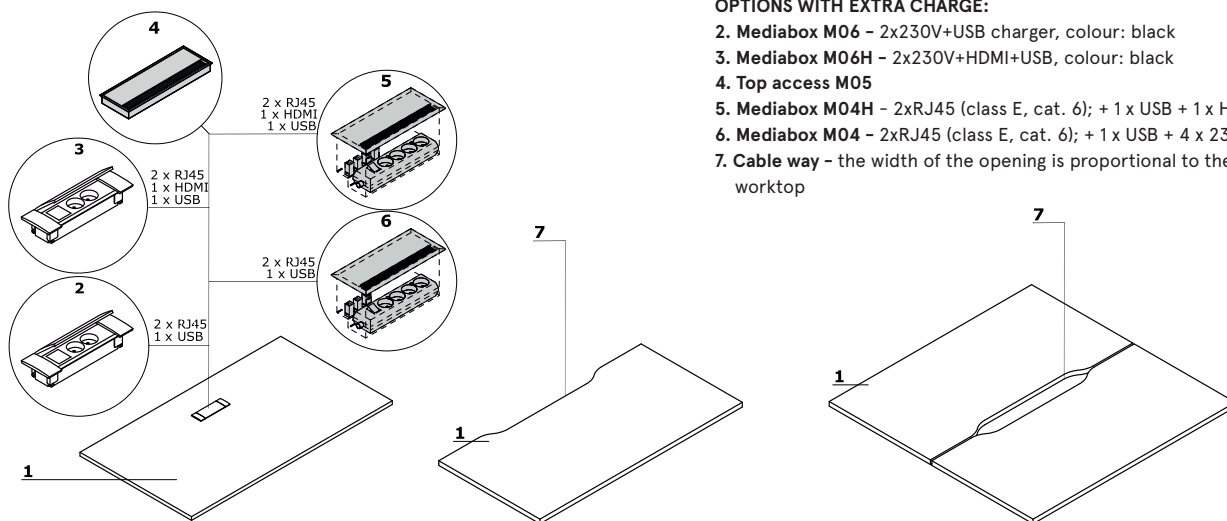

Co2 carbon footprint

112,5 kg

** average values for a representative of the group; values may vary for other products

Desks - worktop

1. Top - MFC 18 mm, ABS edge

OPTIONS WITH EXTRA CHARGE:

2. Mediabox M06 - 2x230V+USB charger, colour: black
3. Mediabox M06H - 2x230V+HDMI+USB, colour: black
4. Top access M05
5. Mediabox M04H - 2xRJ45 (class E, cat. 6); + 1 x USB + 1 x HDMI + 4 x 230V
6. Mediabox M04 - 2xRJ45 (class E, cat. 6); + 1 x USB + 4 x 230V
7. Cable way - the width of the opening is proportional to the width of the worktop