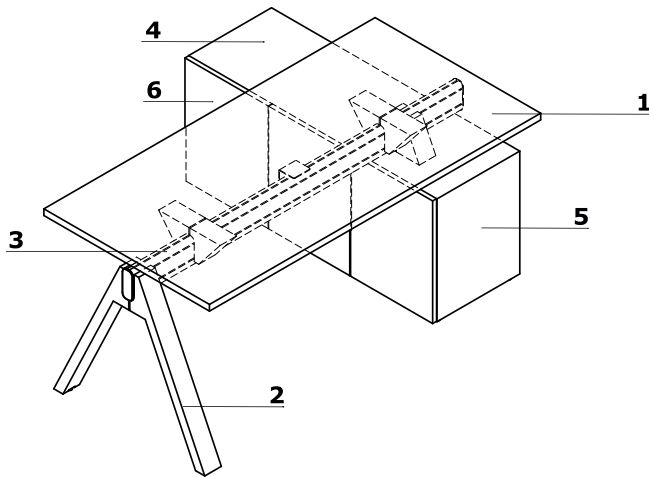

Desks with managerial storage

1. **Top** - MFC 18 mm, ABS edge
2. **Leg** - veneer, profile 80x40mm
3. **Frame** - anodised aluminium, colour: black; spacer 30 mm between top and frame
4. **Top** - MFC 18 mm, ABS edge
5. **Body** - MFC 18 mm, ABS edge
6. **Front** - Push-to-Open, MFC 18 mm, ABS edge