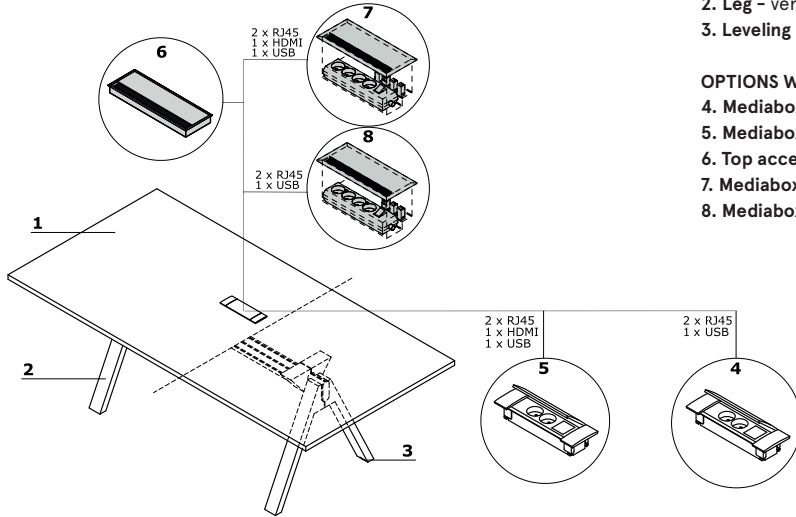

Pedestals

- 1. Top - MFC 18 mm, ABS edge
- 2. Base - MFC 18 mm, ABS edge
- 3. Body outside - MFC 12 mm
- 4. Body inside - MFC 18 mm
- 5. Front - MFC 12 mm
- 6. MFC drawer - ball runners, 100% extraction; soft closing
- 7. Shelf - MFC 18 mm, protection against accidental falling-out, ABS edge

Conference tables

- 1. Top - MFC 18 mm, ABS edge
- 2. Leg - veneer, profile 80x40 mm
- 3. Leveling - 5 mm range

OPTIONS WITH EXTRA CHARGE:

- 4. Mediabox M06 - 2x230V+USB charger, colour: black
- 5. Mediabox M06H - 2x230V+HDMI+USB, colour: black
- 6. Top access M05
- 7. Mediabox M04H - 2xRJ45 (class E, cat. 6); + 1 x USB + 1 x HDMI + 4 x 230V
- 8. Mediabox M04 - 2xRJ45 (class E, cat. 6); + 1 x USB + 4 x 230V

www.mdd.eu

Mediabox location

High tables

- 1. Top - MFC 18 mm, ABS edge
- 2. Leg - veneer, profile 80x40 mm
- 3. Leveling - 5 mm range

OPTIONS WITH EXTRA CHARGE:

- 4. Mediabox M06 - 2x230V+USB charger, colour: black
- 5. Mediabox M06H - 2x230V+HDMI+USB, colour: black
- 6. Top access M05
- 7. Mediabox M04H - 2xRJ45 (class E, cat. 6); + 1 x USB + 1 x HDMI + 4 x 230V
- 8. Mediabox M04 - 2xRJ45 (class E, cat. 6); + 1 x USB + 4 x 230V