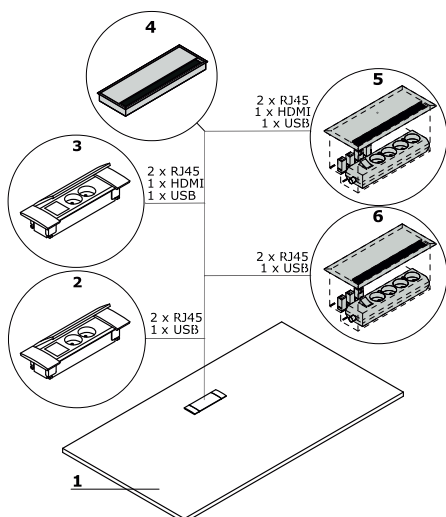

Desk with managerial cabinet - worktop

1. Worktop - MFC 28 mm, ABS edge

OPTIONS WITH EXTRA CHARGE:

2. Mediabox M06 - 2x230V+USB charger, colour: black

3. Mediabox M06H - 2x230V+HDMI+USB, colour: black

4. Top access M05

5. Mediabox M04H - 2xRJ45 (class E, cat. 6); + 1 x USB + 1 x HDMI + 4 x 230V

6. Mediabox M04 - 2xRJ45 (class E, cat. 6); + 1 x USB + 4 x 230V

Frame