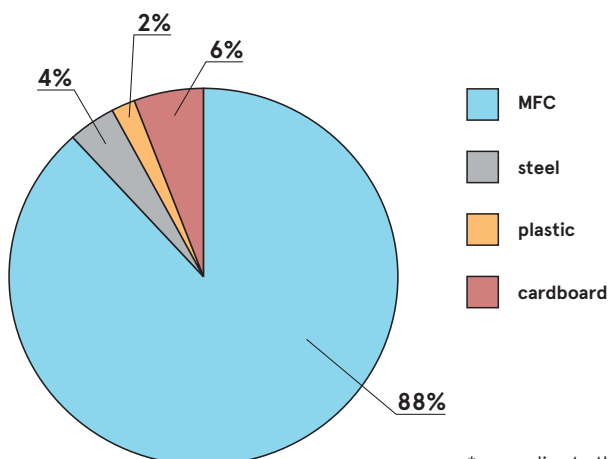

Compliant with standards:

PN-EN 527-2:2017-02
PN-EN 14073-2:2006

Material composition *:

* according to the EPD document

Recyclability **

Recyclable: 10% - Downcyclable: 90%

Recycled content

4%