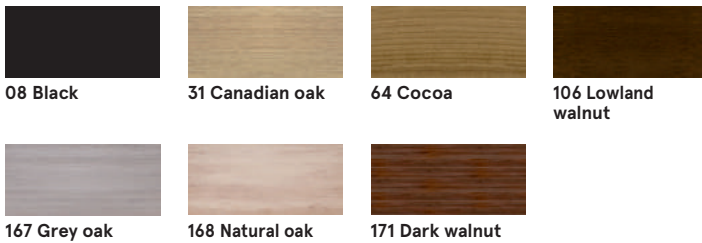

Copplementary elements

Mediabox

Desks with managerial storage

Top, top and back wall, body inside, front