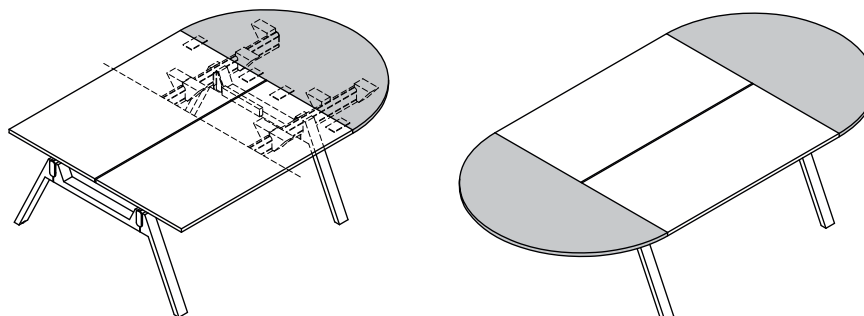

Extensions - for bench desks

option with extra charge

Viga M	Date of preparation 22.03.2023	The data contained in this document is valid in the day of its preparation. Change of the product, as long as it does not affect the basic features of it, does not require consistent updates of the document.	page 3/20 technical description