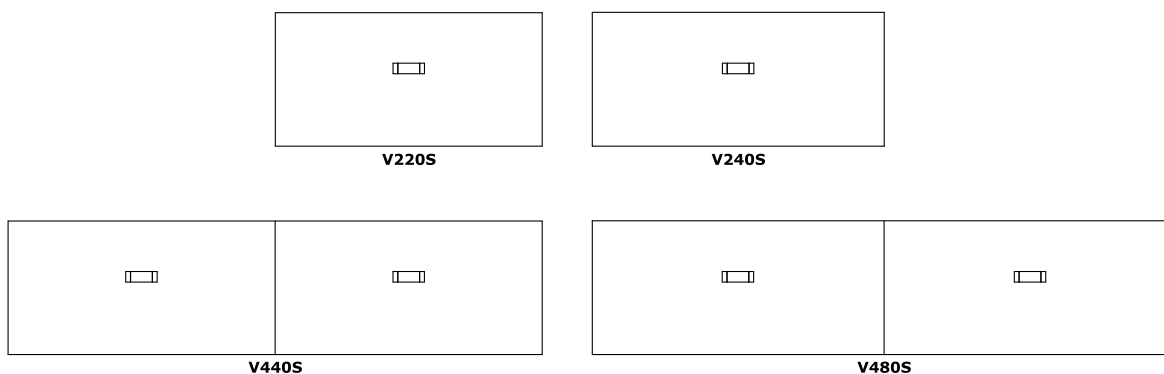

Pedestals

1. Top - MFC 18 mm, ABS edge
2. Base - MFC 18 mm, ABS edge
3. Body outside - MFC 12 mm
4. Body inside - MFC 18 mm
5. Front - MFC 12 mm
6. MFC drawer - ball runners, 100% extraction; soft closing
7. Shelf - MFC 18 mm, protection against accidental falling-out, ABS edge

Conference tables

1. Top - MFC 18 mm, ABS edge
2. Leg - veneer, profile 80x40 mm
3. Leveling - 5 mm range

OPTIONS WITH EXTRA CHARGE:

4. Mediabox M06 - 2x230V+USB charger, colour: black
5. Mediabox M06H - 2x230V+HDMI+USB, colour: black
6. Top access M05
7. Mediabox M04H - 2xRJ45 (class E, cat. 6); + 1 x USB + 1 x HDMI + 4 x 230V
8. Mediabox M04 - 2xRJ45 (class E, cat. 6); + 1 x USB + 4 x 230V

www.mdd.eu

Mediabox location