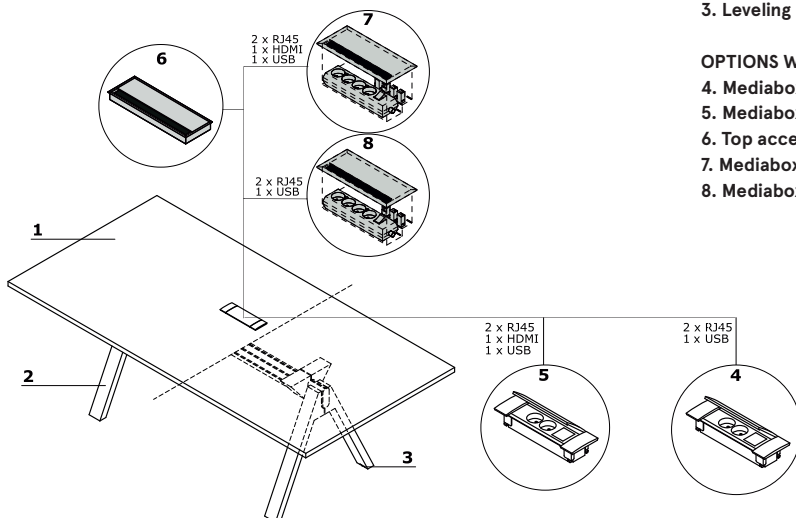

Conference tables

1. Top - MFC 18 mm, ABS edge
2. Leg - veneer, profile 80x40 mm
3. Leveling - 5 mm range

OPTIONS WITH EXTRA CHARGE:

4. Mediabox M06 - 2x230V+USB charger, colour: black
5. Mediabox M06H - 2x230V+HDMI+USB, colour: black
6. Top access M05
7. Mediabox M04H - 2xRJ45 (class E, cat. 6); + 1 x USB + 1 x HDMI + 4 x 230V
8. Mediabox M04 - 2xRJ45 (class E, cat. 6); + 1 x USB + 4 x 230V

www.mdd.eu

Mediabox location