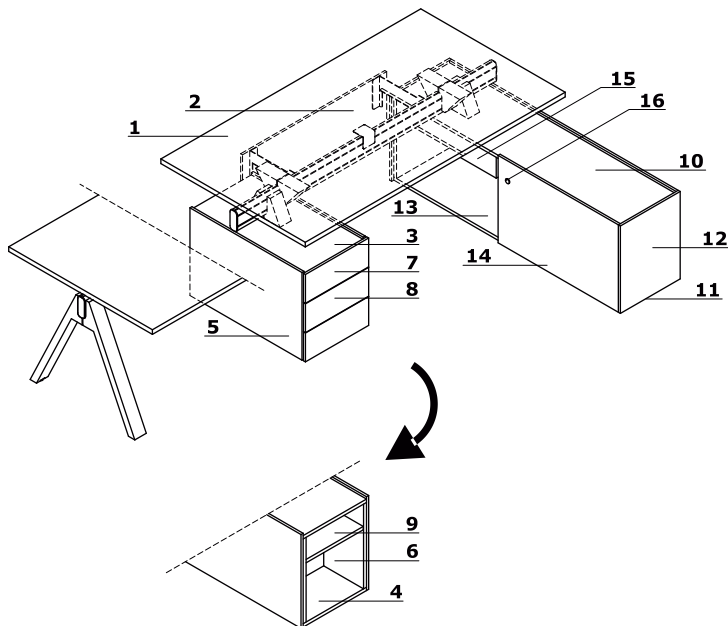

Desks with managerial storage

1. **Worktop** - MFC 28 mm, ABS edge
2. **Modesty panel** - MFC 12 mm; handle - powder coated steel, colour: black

PEDESTAL:

3. **Top** - MFC 18 mm, ABS edge
4. **Base** - MFC 18 mm, ABS edge
5. **Body outside** - MFC 12 mm
6. **Body inside** - MFC 18 mm
7. **Front** - MFC 12 mm
8. **MFC drawer** - ball runners, max load 25kg, 100% extraction; soft closing
9. **Shelf** - MFC 18 mm, protection against accidental falling-out, ABS edge

MANAGERIAL STORAGE:

10. **Top** - MFC 18 mm, ABS edge
11. **Base** - MFC 18 mm, ABS edge
12. **Body outside** - MFC 12 mm
13. **Body inside** - MFC 18 mm
14. **Sliding front** - MFC 18 +12 mm, soft-closing system
15. **MFC drawer** - ball runners, 100% extraction; soft closing
16. **Patent lock**

DESK WITH MANAGERIAL CABINET (CABINET WITH ACCESS FROM BOTH SIDES):

17. **Top** - MFC 18 mm, ABS edge
18. **Base** - MFC 18 mm, ABS edge
19. **Body outside** - MFC 12 mm
20. **Body inside** - MFC 18 mm
21. **Sliding front** - MFC 18 +12 mm, soft-closing system
22. **MFC drawer** - ball runners, 100% extraction; soft closing
23. **Patent lock**