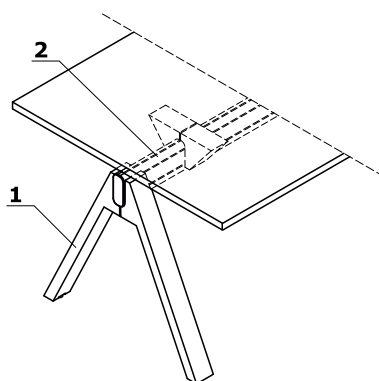

1. Leg - veneer, profile 80x40 mm

2. Frame - anodised aluminium, colour: black; spacer 30 mm between top and frame