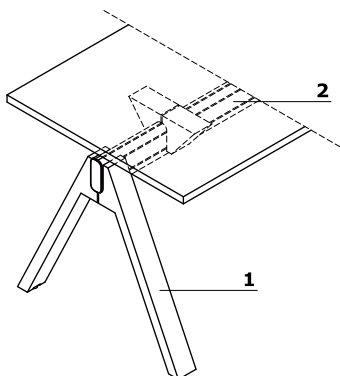

Desks - worktop

1. Top - MFC 18 mm, ABS edge

OPTIONS WITH EXTRA CHARGE:

2. Mediabox M06 - 2x230V+USB charger, colour: black
3. Mediabox M06H - 2x230V+HDMI+USB, colour: black
4. Top access M05
5. Mediabox M04H - 2xRJ45 (class E, cat. 6); + 1 x USB + 1 x HDMI + 4 x 230V
6. Mediabox M04 - 2xRJ45 (class E, cat. 6); + 1 x USB + 4 x 230V
7. Cable way - the width of the opening is proportional to the width of the worktop

Frame

1. Leg - veneer, profile 80x40 mm
2. Frame - anodised aluminium, colour: black; spacer 30 mm between top and frame

Extensions - for bench desks

option with extra charge

Viga M	Date of preparation 22.03.2023	The data contained in this document is valid in the day of its preparation. Change of the product, as long as it does not affect the basic features of it, does not require consistent updates of the document.	page 3/20 technical description