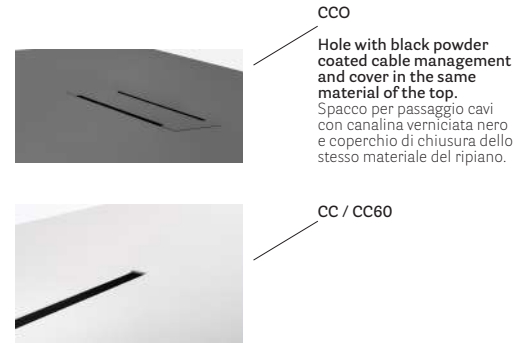

Fixed tables - with cable management / Tavoli fissi - con canalina

Frame Telaio			Solid laminate top included Incluso ripiano in stratificato		
Item Articolo	Sizes Dimensioni	Finish Finitura	Cable management Canalina	CFC_BI (mm 6)	FNP_NE (mm 6)
IKT300X100 CC	3000X1000	POLYETHYLENE Polietilene	CC (42 mm) *	€ 2.555,00	€ 2.885,00
IKT300X120 CC	3000X1200			€ 2.783,00	€ 3.113,00
IKT360X120 CC	3600X1200			€ 3.101,00	€ 3.418,00
IKT240X100 CCO	2400X1000	POLYETHYLENE Polietilene	CCO	€ 2.364,00	€ 2.821,00
IKT240X120 CCO	2400X1200			€ 2.618,00	€ 3.076,00
IKT300X100 CCO	3000X1000			€ 2.682,00	€ 3.012,00
IKT300X120 CCO	3000X1200			€ 2.910,00	€ 3.241,00
IKT360X120 CCO	3600X1200			€ 3.228,00	€ 3.545,00