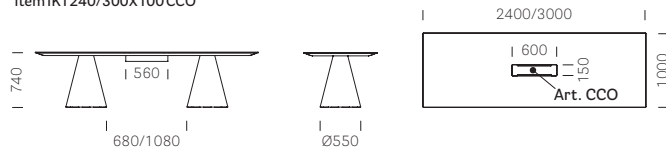

Item IKT240/300X100 CCO