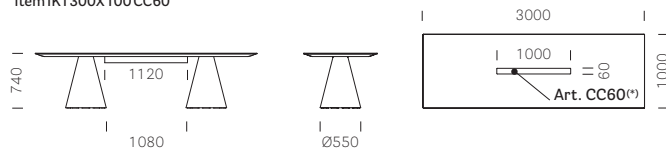

Item IKT300X100 CC60