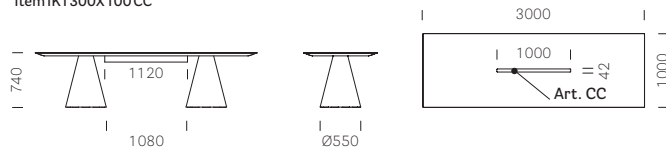

TECHNICAL DETAILS / Dettagli tecnici

Item IKT300X100 CC