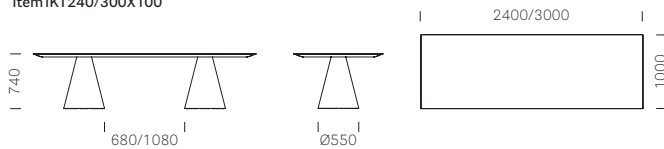

TECHNICAL DETAILS / Dettagli tecnici

Item IKT240/300X100