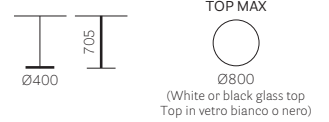

TECHNICAL DETAILS / Dettagli tecnici