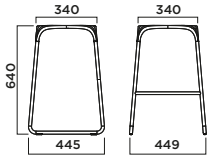

Steel

20-E
Embossed
white

11-E
Embossed
anthracite

Seat

Polypropylene

S020
White

S011
Anthracite

R1012
Mustard

S514
Sand

BOBO kitchen stool

5049-TKSP

FRAME	SEAT
	Polypropylene
Painted steel	125 €
Chromium plated steel	132 €
Outdoor painting	150 €

Box	A(cm)	B(cm)	h(cm)	PCS	Weight (kg)
	48	48	66.5	1	7.5

BOBO bar stool