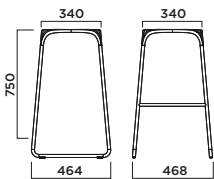

BOBO bar stool

5049-TBSP

CIVIS

FRAME	SEAT
	Polypropylene
Painted steel	132 €
Chromium plated steel	137 €
Outdoor painting	156 €

Box	A(cm)	B(cm)	h(cm)	PCS	Weight (kg)
	48	48	77.5	1	7.8