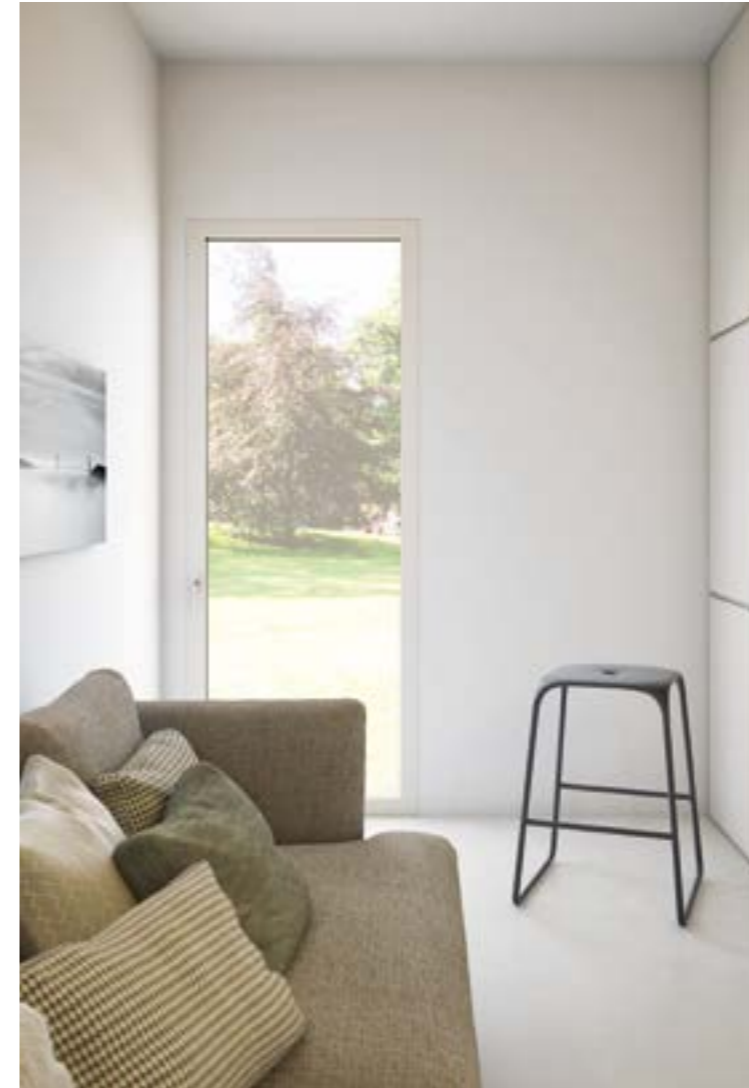

BOBO STOOL

BOBO STOOL

DESIGN:
FABRIZIO BATONI

FIBREGLASS-REINFORCED
POLYPROPYLENE STOOL WITH
CENTRAL HOLE. STEEL SLED
FRAME.

BOBO STOOL

Bobo is a stool with a steel frame that can be chrome-plated or emboss painted in the same colour as the seat. Available in kitchen and bar height to suit all needs.

USED AS A COMPLEMENT IN A MODERN LIVING ROOM OR AS A FUNCTIONAL ELEMENT IN SOPHISTICATED RUSTIC INTERIORS, BOBO LENDS CHARACTER TO ANY ENVIRONMENT, COMBINING SIMPLICITY AND ERGONOMICS.

BOBO STOOL

BOBO STOOL

BOBO STOOL

TELAIO/Frame

TELAIO IN ACCIAIO

Steel frame

AC01
Cromato
Cromium-plated

AC20
Verniciato goffrato bianco
White embossed painted

AC11
Verniciato goffrato antracite
Embossed anthracite painted

SEDUTA/Seat panel