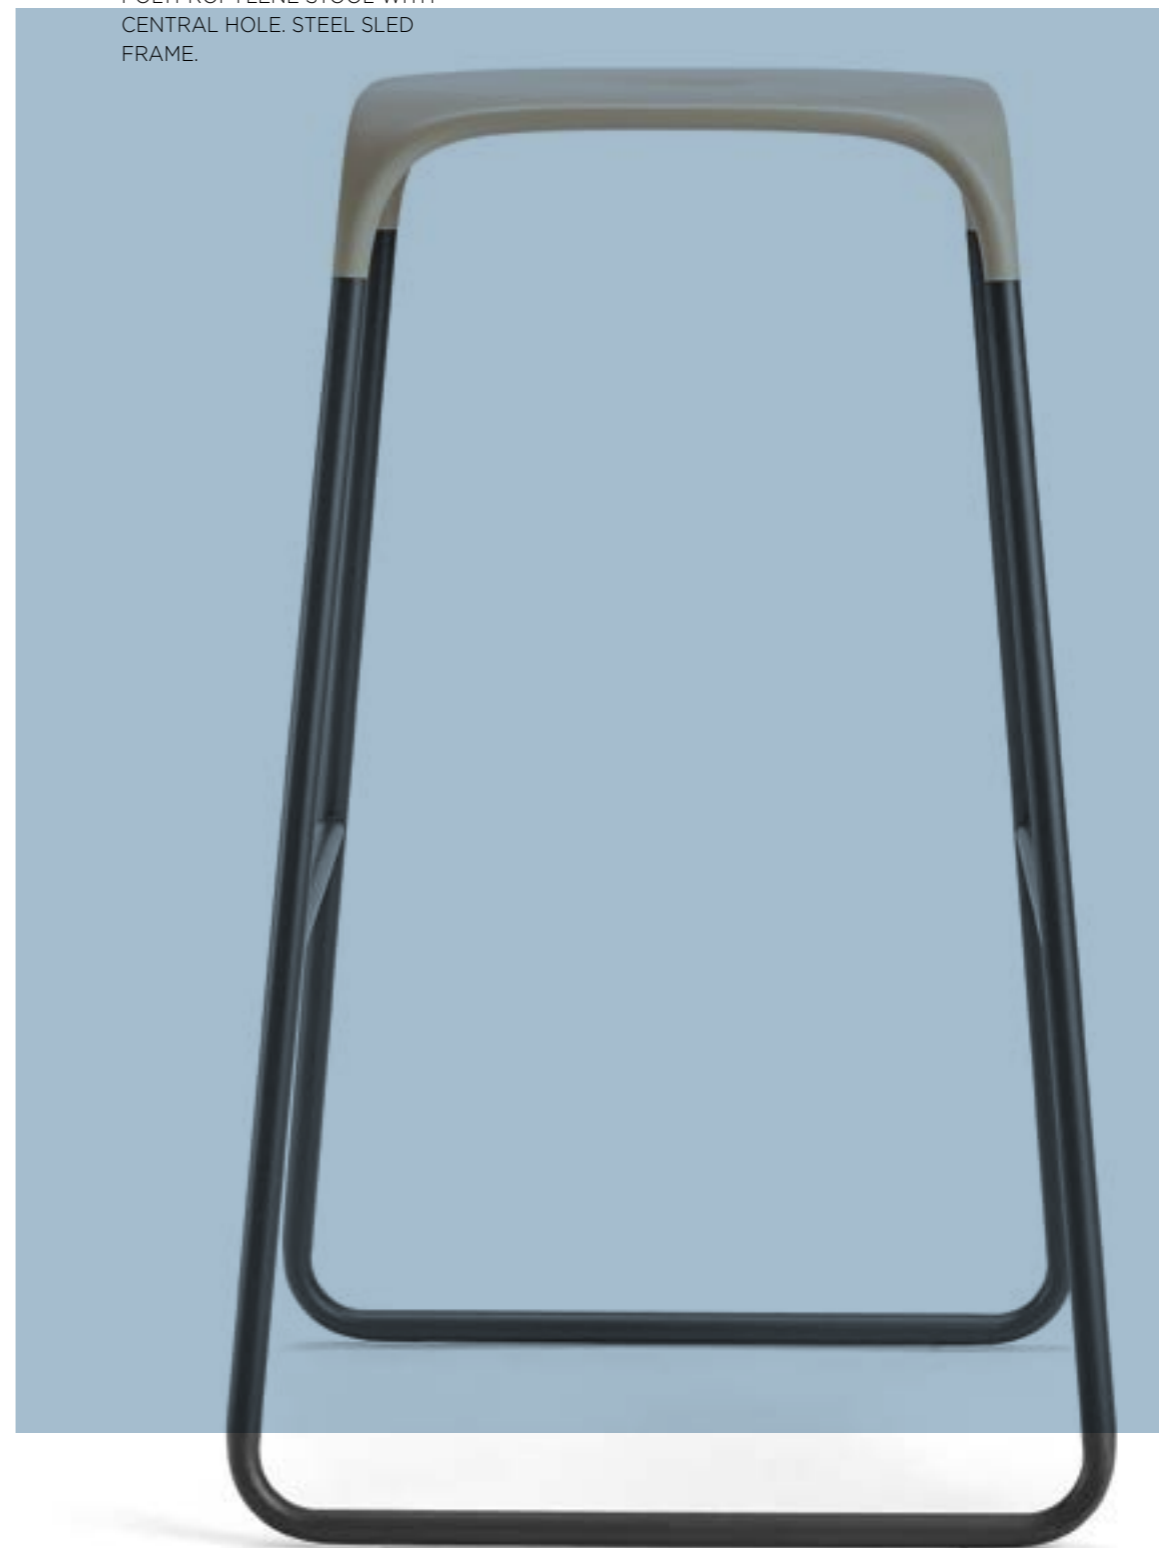

BOBO STOOL

BOBO STOOL

DESIGN:
FABRIZIO BATONI

FIBREGLASS-REINFORCED
POLYPROPYLENE STOOL WITH
CENTRAL HOLE. STEEL SLED
FRAME.

BOBO STOOL

Bobo is a stool with a steel frame that can be chrome-plated or emboss painted in the same colour as the seat. Available in kitchen and bar height to suit all needs.

USED AS A COMPLEMENT IN A MODERN LIVING ROOM OR AS A FUNCTIONAL ELEMENT IN SOPHISTICATED RUSTIC INTERIORS, BOBO LENDS CHARACTER TO ANY ENVIRONMENT, COMBINING SIMPLICITY AND ERGONOMICS.

BOBO STOOL

BOBO STOOL

BOBO STOOL

TELAIO/Frame

TELAIO IN ACCIAIO

Steel frame

AC01
Cromato
Cromium-plated

AC20
Verniciato goffrato bianco
White embossed painted

AC11
Verniciato goffrato antracite
Embossed anthracite painted

SEDUTA/Seat panel