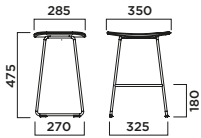

KLEJN low stool

5016-LSTP

CIVIS

☀️ 5016-OLSP

FRAME	SEAT
	Polypropylene
Painted steel	97 €
Coloured chromium plated steel	134 €
☀️ Outdoor painting	104 €

OPTIONAL	
Felt feet	+6 €

Box	A(cm)	B(cm)	h(cm)	PCS	Weight (kg)
	29	36	49.5	1	8

KLEJN kitchen stool

5016-KSTP

CIVIS

☀️ 5016-OKSP

FRAME	SEAT
	Polypropylene
Painted steel	106 €
Coloured chromium plated steel	165 €
☀️ Outdoor painting	116 €

OPTIONAL	
Felt feet	+6 €

Box	A(cm)	B(cm)	h(cm)	PCS	Weight (kg)
	34	36	67	1	8.5

KLEJN bar stool

5016-BSTP

☀️ 5016-OBSP

FRAME	SEAT
	Polypropylene
Painted steel	110 €
Coloured chromium plated steel	170 €
☀️ Outdoor painting	120 €

OPTIONAL	
Felt feet	+6 €

Box	A(cm)	B(cm)	h(cm)	PCS	Weight (kg)
	34	36	76	1	9