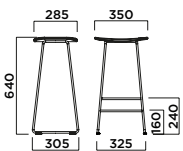

KLEJN low stool

5016-LSTP

CIVIS

☀️ 5016-OLSP

FRAME	SEAT
	Polypropylene
Painted steel	97 €
Coloured chromium plated steel	134 €
☀️ Outdoor painting	104 €

OPTIONAL	
Felt feet	+6 €

Box	A(cm)	B(cm)	h(cm)	PCS	Weight (kg)
	29	36	49.5	1	8

KLEJN kitchen stool

5016-KSTP

CIVIS

☀️ 5016-OKSP

FRAME	SEAT
	Polypropylene
Painted steel	106 €
Coloured chromium plated steel	165 €
☀️ Outdoor painting	116 €

OPTIONAL	
Felt feet	+6 €

Box	A(cm)	B(cm)	h(cm)	PCS	Weight (kg)
	34	36	67	1	8.5

KLEJN bar stool

5016-BSTP

☀️ 5016-OBSP

FRAME	SEAT
	Polypropylene
Painted steel	110 €
Coloured chromium plated steel	170 €
☀️ Outdoor painting	120 €

OPTIONAL	
Felt feet	+6 €

Box	A(cm)	B(cm)	h(cm)	PCS	Weight (kg)
	34	36	76	1	9