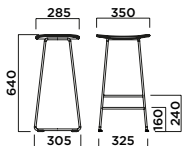

Box

A(cm)

B(cm)

h(cm)

PCS

Weight (kg)

34

36

67

1

8.5