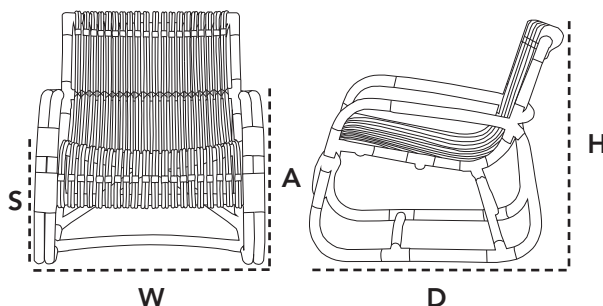

Dimensioner/Dimensions/Dimensionen

W	67cm	26.4"
D	78cm	30.8"
H	69cm	27.2"
S	37cm	14.6"
A	51cm	20.1"
Wgt	4,2kg	9.3lbs