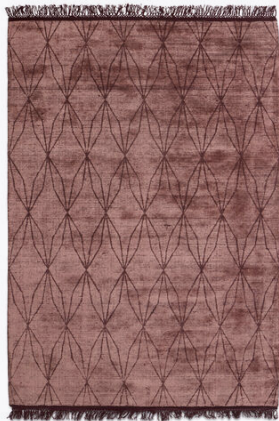

Depiction

Depiction rug

Rug shape: rectangular

Size: W170xL240cm

Colour: burgundy

From 959,00 €

As shown 959,00 €

DIMENSIONS AND WEIGHT

Length: 240 cm
Width: 170 cm

CARE INSTRUCTIONS

- Vacuum clean
- To be washed by professionals only!

KEY FEATURES

- Hand loom-knotted

ITEM NUMBER

106071010780

MATERIALS

Colour: Burgundy
Back side coating: 100% cotton
Composition: 50% wool, 50% viscose