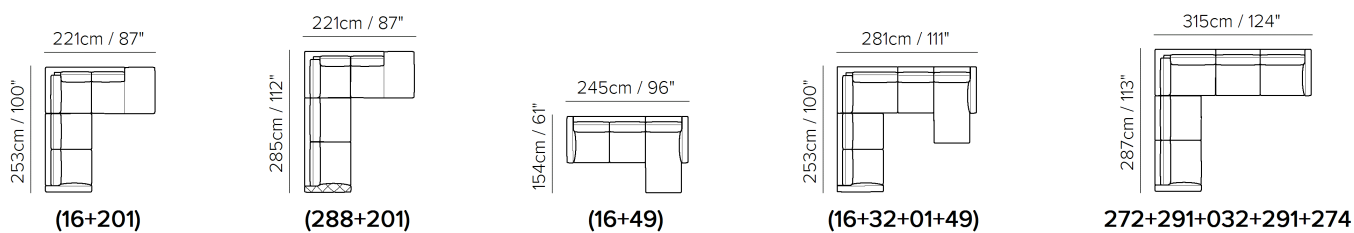

■ Vers. 064

■ Vers. 239

■ Vers. 200+019

**SCHEMATICS**

**COMPOSITION EXAMPLES**

TECHNICAL INFORMATION

	<b>COVERING</b>	Leather <input checked="" type="checkbox"/>	Soft Cover <input checked="" type="checkbox"/>			
	<b>LEGS</b>	Castors <input type="checkbox"/>	Plastic <input type="checkbox"/>	Metal <input checked="" type="checkbox"/>	Wood <input type="checkbox"/>	Upholstered <input type="checkbox"/>
	<b>FILLING</b>	Arms <input type="checkbox"/> Fiber <input checked="" type="checkbox"/> Foam <input type="checkbox"/> Feather/Fiber Mix <input type="checkbox"/> Feather	Seat cushion <input type="checkbox"/> Fiber <input checked="" type="checkbox"/> Foam <input type="checkbox"/> Feather/Fiber Mix <input type="checkbox"/> Feather	Back cushion <input type="checkbox"/> Fiber <input checked="" type="checkbox"/> Foam <input type="checkbox"/> Feather/Fiber Mix <input type="checkbox"/> Feather		
	<b>COMFORT</b>	Standard Comfort <input checked="" type="checkbox"/>	Firm Comfort <input checked="" type="checkbox"/>			
	<b>FUNCTION</b>	Bed <input type="checkbox"/>	Electric motion <input type="checkbox"/>	Motion <input type="checkbox"/>	Recliner <input type="checkbox"/>	Sliding <input type="checkbox"/>
	<b>OPTIONS</b>	Nails <input type="checkbox"/>	Contrast Stitching <input type="checkbox"/>	Removable <input type="checkbox"/>		

NOTES

- Second option versions of this model is available with quilted arm.
- LEATHER: Model available only in Top Grain leather
- Tight Seat Cushion (the seat cushions of the models are fixed to the frame)
- Back Cushion Zippered (the back cushion is attached to the frame through a zipper)
- With Leather Side (the sectional pieces come with leather sides)
- Wood Frame
- Without Feet Assembled (the feet will be in a bag inside the package)
- Plastic Wrap (the model will be wrapped in a plastic bag)
- Feet available in metal finishing 79 (Matte Black)
- Feet height 15,5 cm