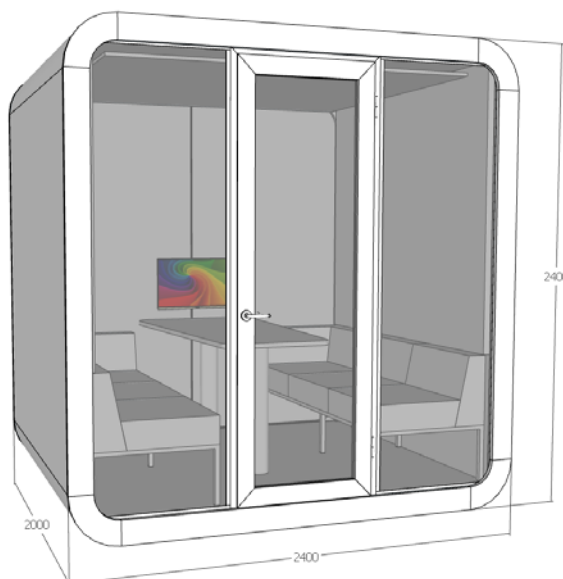

Price excl. VAT starting from € 5 308

Description	Color or finish	Article	Price excl. VAT
Required basic set:			
Shell	"Kate" standard laminate colours	OT4-1	€ 2 955
Back wall	"Kate" standard laminate colours Double glass package	OT4-G	€ 92
		OT4-GS	€ 327
Glass doors - <i>riht or (left)</i>	White	OT2-DBL(K)	€ 1 046
	Anthracite	OT2-DAL(K)	
	Black	OT2-DML(K)	
Floor carpet tiles	Gray Balisto 942	OT4-P2GR	€ 92
	Dark gray Mamouth 989	OT4-P2AN	€ 171
	Beige Menagerie Shoal	OT4-P2BR	
Ceiling acoustic panel	White	OT4-GRBA	€ 84
	Gray	OT4-GRPE	€ 95
Wall acoustic panels	Gray	OT4-SPPE	€ 140
	Upholstered with 1st cat. Fabric	OT4-SP1	€ 217
	Upholstered with 2nd cat. Fabric	OT4-SP2	€ 247
Lighting	Remote control	OT1-P	€ 66
	Motion sensor	OT1-KS	
Additional equipment (<i>by users choice, pod can be equiped with visitor chairs and table</i>):			
Table surface	"Kate" standard laminate colours	OT4-V	€ 60
Table and "KUBS" sofa metal base	White	OT4-MBA	€ 60
	Gray	OT4-MPM	
	Black	OT4-MMS	
"KUBS" sofa upholstery	Upholstered with 1st cat. Fabric	OT4-K1	€ 714
	Upholstered with 2nd cat. Fabric	OT4-K2	€ 796
Multimedia equipment screen holder (for 27") + laptop connection accessories		OT2-TV	€ 48

O-Telpa 6

RAŽOTS
LATVIJĀ

High privacy acoustic module for six persons

Set includes:

- * Unlockable aluminium profile doors with double glass package.
- * Solid color floor carpet tiles 50x50cm
- * Acoustic wall panels "Sandler"
- * LED lighting:
 - > Dimmable with remote 3000-6500K or
 - > 3000K with motion sensor
- * Ventilation with adjustable turbine fan 19-40dB
- * Standing table with cable tray with electrical socket
- * Electrical connection from the floor or ceiling
- * Weight without accessories - 750kg
- * Noise reduction 20-35dB
(between 300-3000Hz octave frequency)