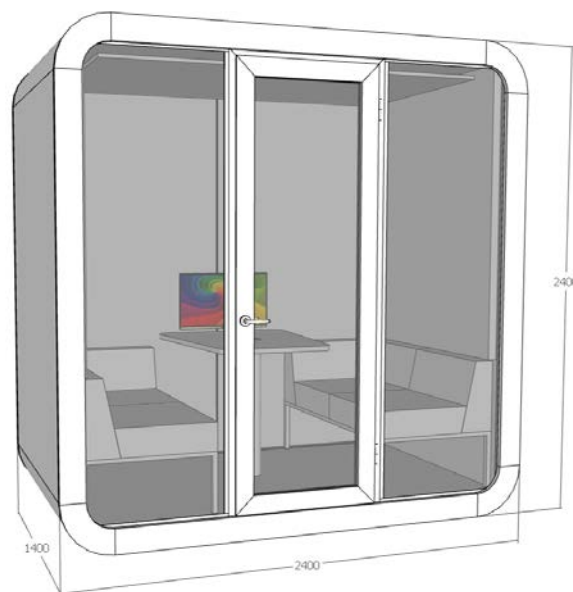

O-Telpa 2

RAŽOTS
LATVIJĀ

High privacy acoustic module for two persons

Set includes:

- * Unlockable aluminium profile doors with double glass package.
- * Solid color floor carpet tiles 50x50cm
- * Acoustic wall panels "Sandler"
- * LED lighting:
 - > Dimmable with remote 3000-6500K or
 - > 3000K with motion sensor
- * Ventilation with adjustable turbine fan 19-40dB
- * Standing table with cable tray with electrical socket
- * Electrical connection from the floor or ceiling
- * Weight without accessories - 600kg
- * Noise reduction 20-35dB
(between 300-3000Hz octave frequency)

O-Telpa 4

RAŽOTS
LATVIJĀ

High privacy acoustic module for four persons

Set includes:

- * Unlockable aluminium profile doors with double glass package.
- * Solid color floor carpet tiles 50x50cm
- * Acoustic wall panels "Sandler"
- * LED lighting:
 - > Dimmable with remote 3000-6500K or
 - > 3000K with motion sensor
- * Ventilation with adjustable turbine fan 19-40dB
- * Standing table with cable tray with electrical socket
- * Electrical connection from the floor or ceiling
- * Weight without accessories - 650kg
- * Noise reduction 20-35dB
(between 300-3000Hz octave frequency)