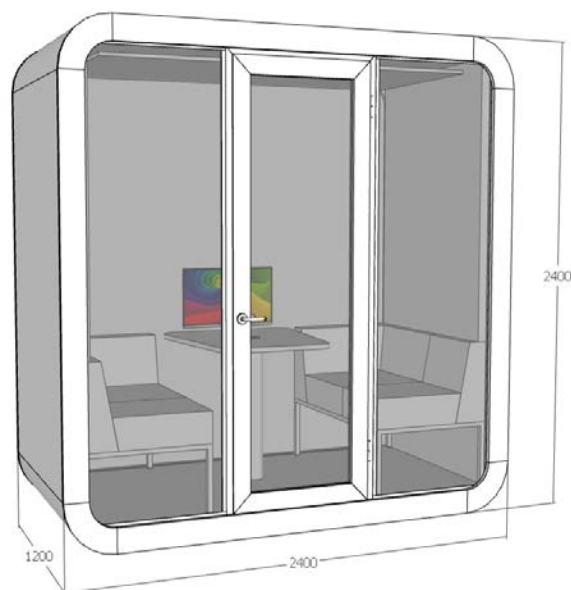

O-Telpa 1

RAŽOTS
LATVIJĀ

High privacy acoustic module for one person

Set includes:

- * Unlockable aluminium profile doors with double glass package.
- * Solid color floor carpet tiles 50x50cm
- * Acoustic wall panels "Sandler"
- * LED lighting:
 - > Dimmable with remote 3000-6500K or
 - > 3000K with motion sensor
- * Ventilation with adjustable turbine fan 19-40dB
- * Standing table with cable tray with electrical socket
- * Electrical connection from the floor or ceiling
- * Weight without accessories - 400kg
- * Noise reduction 20-35dB
(between 300-3000Hz octave frequency)

O-Telpa 2

RAŽOTS
LATVIJĀ

High privacy acoustic module for two persons

Set includes:

- * Unlockable aluminium profile doors with double glass package.
- * Solid color floor carpet tiles 50x50cm
- * Acoustic wall panels "Sandler"
- * LED lighting:
 - > Dimmable with remote 3000-6500K or
 - > 3000K with motion sensor
- * Ventilation with adjustable turbine fan 19-40dB
- * Standing table with cable tray with electrical socket
- * Electrical connection from the floor or ceiling
- * Weight without accessories - 600kg
- * Noise reduction 20-35dB
(between 300-3000Hz octave frequency)