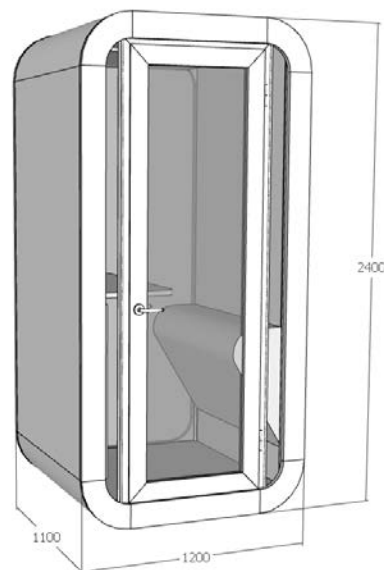

O-Telpa 1

RAŽOTS
LATVIJĀ

High privacy acoustic module for one person

Set includes:

- * Unlockable aluminium profile doors with double glass package.
- * Solid color floor carpet tiles 50x50cm
- * Acoustic wall panels "Sandler"
- * LED lighting:
 - > Dimmable with remote 3000-6500K or
 - > 3000K with motion sensor
- * Ventilation with adjustable turbine fan 19-40dB
- * Standing table with cable tray with electrical socket
- * Electrical connection from the floor or ceiling
- * Weight without accessories - 400kg
- * Noise reduction 20-35dB
(between 300-3000Hz octave frequency)

Price excl. VAT starting from € 3 627

Description	Color or finish	Article	Price excl. VAT
Required basic set:			
Shell/ high table	"Kate" standard laminate colours	OT1-1	€ 2 201
Back wall	"Kate" standard laminate colours	OT1-G	€ 61
	Double glass package	OT1-GS	€ 201
Glass doors - <i>riah</i> t or (<i>left</i>)	White	OT1-DBL(K)	€ 960
	Anthracite	OT1-DAL(K)	
	Black	OT1-DML(K)	
Floor carpet tiles	Gray Balisto 942	OT1-PGR	€ 26
	Dark gray Mamouth 989	OT1-PAN	
	Beige Menagerie Shoal	OT1-PBR	€ 47
Ceiling acoustic panel	White	OT1-GBA	€ 29
	Gray	OT1-GPE	€ 32
Wall acoustic panels	Gray	OT1-SPPE	€ 132
	Upholstered with 1st cat. Fabric	OT1-SP1	€ 210
	Upholstered with 2nd cat. Fabric	OT1-SP2	€ 241
Lighting	Remote control	OT1-P	€ 66
	Motion sensor	OT1-KS	
Additional equipment (by users choice, pod can be equipped with high stool) :			
Side wall seat element	Upholstered with 1st cat. Fabric	OT1-K1	€ 153
	Upholstered with 2nd cat. Fabric	OT1-K2	€ 163