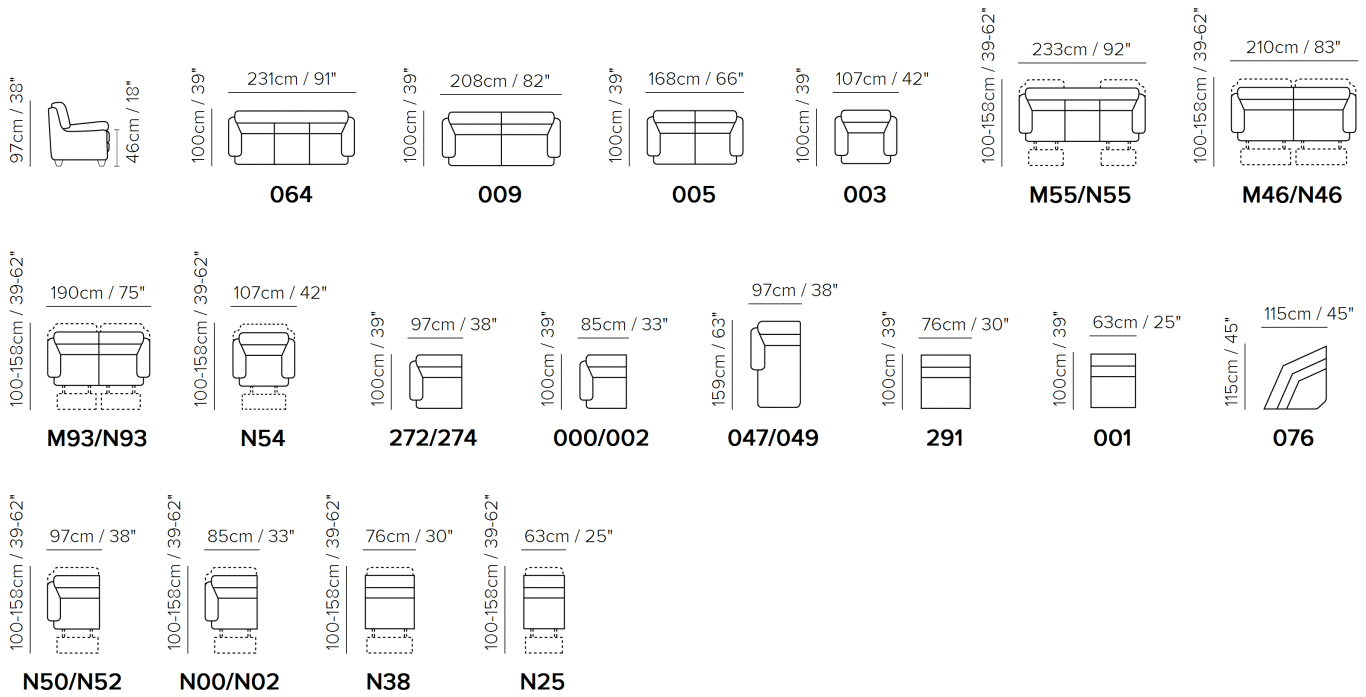

■ Vers. 064

■ Vers. N46

■ Vers. 000+001+076+N38+N52

## SCHEMATICS

NOTES

- Triple motion mechanism (vers. Nxx) with remote control that activates footrest, headrest and lumbar support.
- Models with triple motion mechanism have a "home" button that resets from the relax position to the original position all in one movement. The "home" button is the first of the three switches and is activated by continuous pressure.
- Contrast stitching is available only with certain covers and option is managed directly in NARES.
- All arms, back and seat surfaces are covered in Top Grain.
- This model is available with split leather exterior covering (Side, Rear and Front Panels)
- Tight Seat Cushion (the seat cushions of the models are fixed to the frame)
- Tight Back Cushion (the back cushions of the models are fixed to the frame)
- With Leather Side (the sectional pieces come with leather sides)
- Wood Frame
- Without Feet Assembled (the feet will be in a bag inside the package)
- Plastic Wrap (the model will be wrapped in a plastic bag)
- Feet height 4,0 cm