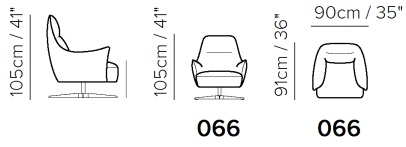

■ Vers. 066

■ Vers. 066

■ Vers. 066

SCHEMATICS

---

TECHNICAL INFORMATION

	<b>COVERING</b>	Leather <input checked="" type="checkbox"/>	Soft Cover <input checked="" type="checkbox"/>			
	<b>LEGS</b>	Castors <input type="checkbox"/>	Plastic <input type="checkbox"/>	Metal <input checked="" type="checkbox"/>	Wood <input type="checkbox"/>	Upholstered <input type="checkbox"/>
	<b>FILLING</b>	Arms <input type="checkbox"/> Fiber <input checked="" type="checkbox"/> Foam <input type="checkbox"/> Feather/Fiber Mix <input type="checkbox"/> Feather	Seat cushion <input type="checkbox"/> Fiber <input checked="" type="checkbox"/> Foam <input type="checkbox"/> Feather/Fiber Mix <input type="checkbox"/> Feather	Back cushion <input type="checkbox"/> Fiber <input checked="" type="checkbox"/> Foam <input type="checkbox"/> Feather/Fiber Mix <input type="checkbox"/> Feather		
	<b>COMFORT</b>	Standard Comfort <input checked="" type="checkbox"/>	Firm Comfort <input type="checkbox"/>			
	<b>FUNCTION</b>	Bed <input type="checkbox"/>	Electric motion <input type="checkbox"/>	Motion <input type="checkbox"/>	Recliner <input type="checkbox"/>	Sliding <input type="checkbox"/>
	<b>OPTIONS</b>	Nails <input type="checkbox"/>	Contrast Stitching <input type="checkbox"/>	Removable <input type="checkbox"/>		

NOTES

- Model is available with contrast welt (or another detail such as a band under arm cushion) to be entered as second covering
- FABRIC: In fabric contrast welt can be made either in fabric (same category) or in leather with any color of Le Mans (only).
- Tight Seat Cushion (the seat cushions of the models are fixed to the frame)
- Tight Back Cushion (the back cushions of the models are fixed to the frame)
- Wood Frame
- Without Feet Assembled (the feet will be in a bag inside the package)
- Plastic Wrap (the model will be wrapped in a plastic bag)
- Metal base available in metal finishings 75 (Glazed Nickel) / 78 (Black Chrome)
- Feet height 20,0 cm