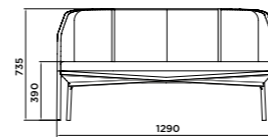

VERSIONE 3/Version 3

AC
Acciaio verniciato
Painted steel
Acero pintado

AC
Acciaio verniciato
Painted steel
Acero pintado

AC
Acciaio verniciato
Painted steel
Acero pintado

AC
Acciaio verniciato
Painted steel
Acero pintado

AC
Acciaio verniciato
Painted steel
Acero pintado

Rivestimento Upholstery Tapizados	Rivestimento Upholstery Tapizados	IVA esclusa Excluding VAT VAT no incluida	IVA inclusa Including VAT VAT incluida
Ecopelle-Eco Leather	Field	€ 1.465,00	€ 1.787,50
Field	Ecopelle-Eco Leather	€ 1.420,00	€ 1.732,50
Ecopelle-Eco Leather	Umami/Canvas/Steelcut/Recheck	€ 1.535,00	€ 1.872,50
Umami/Canvas/Steelcut/Recheck	Ecopelle-Eco Leather	€ 1.475,00	€ 1.799,50
Ecopelle-Eco Leather	Pelle fiore-Full-grain leather/Harald/Fiord	€ 1.755,00	€ 2.141,00
Pelle fiore-Full-grain leather/Harald/Fiord	Ecopelle-Eco Leather	€ 1.420,00	€ 1.732,50
Field	Umami/Canvas/Steelcut/Recheck	€ 1.750,00	€ 2.135,00
Umami/Canvas/Steelcut/Recheck	Field	€ 1.735,00	€ 2.116,50
Field	Pelle fiore-Full-grain leather/Harald/Fiord	€ 1.970,00	€ 2.403,50
Pelle fiore-Full-grain leather/Harald/Fiord	Field	€ 1.915,00	€ 2.336,50
Umami/Canvas/Steelcut/Recheck	Pelle fiore-Full-grain leather/Harald/Fiord	€ 2.030,00	€ 2.476,50
Pelle fiore-Full-grain leather/Harald/Fiord	Umami/Canvas/Steelcut/Recheck	€ 1.990,00	€ 2.428,00

Rivestimento Upholstery Tapizados	Rivestimento Upholstery Tapizados	IVA esclusa Excluding VAT VAT no incluida	IVA inclusa Including VAT VAT incluida
Ecopelle-Eco Leather	Field	€ 1.325,00	€ 1.616,50
Field	Ecopelle-Eco Leather	€ 1.560,00	€ 1.903,00
Ecopelle-Eco Leather	Umami/Canvas/Steelcut/Recheck	€ 1.355,00	€ 1.653,00
Umami/Canvas/Steelcut/Recheck	Ecopelle-Eco Leather	€ 1.660,00	€ 2.025,00
Ecopelle-Eco Leather	Pelle fiore-Full-grain leather/Harald/Fiord	€ 1.455,00	€ 1.775,00
Pelle fiore-Full-grain leather/Harald/Fiord	Ecopelle-Eco Leather	€ 1.560,00	€ 1.903,00
Field	Umami/Canvas/Steelcut/Recheck	€ 1.710,00	€ 2.086,00
Umami/Canvas/Steelcut/Recheck	Field	€ 1.775,00	€ 2.165,50
Field	Pelle fiore-Full-grain leather/Harald/Fiord	€ 1.810,00	€ 2.208,00
Pelle fiore-Full-grain leather/Harald/Fiord	Field	€ 2.075,00	€ 2.531,50
Umami/Canvas/Steelcut/Recheck	Pelle fiore-Full-grain leather/Harald/Fiord	€ 1.910,00	€ 2.330,00
Pelle fiore-Full-grain leather/Harald/Fiord	Umami/Canvas/Steelcut/Recheck	€ 2.110,00	€ 2.574,00

1 PC
33 Kg
A= 150cm
B= 72cm
h= 82,5cm