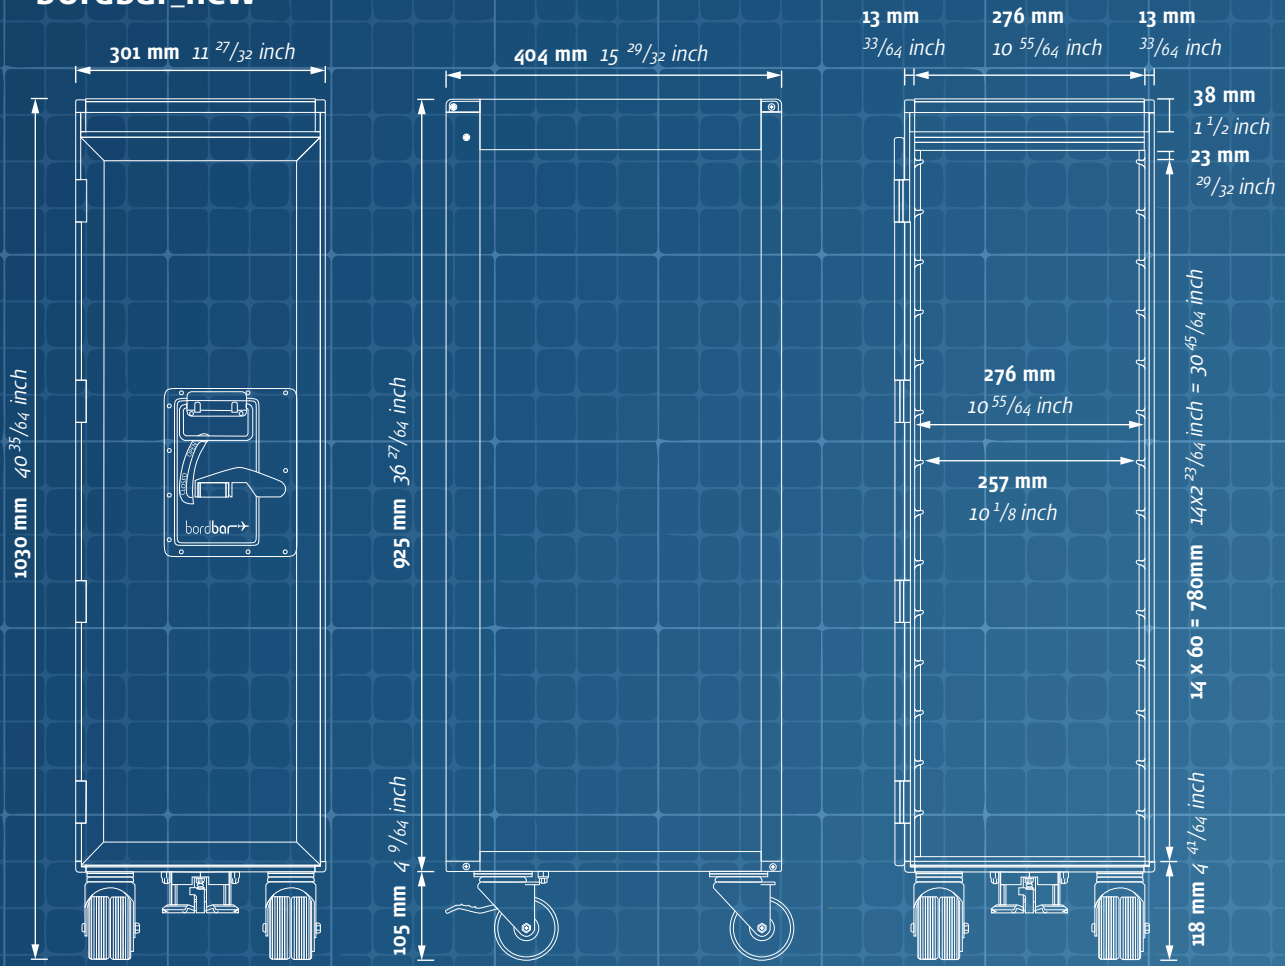

bordbar_new