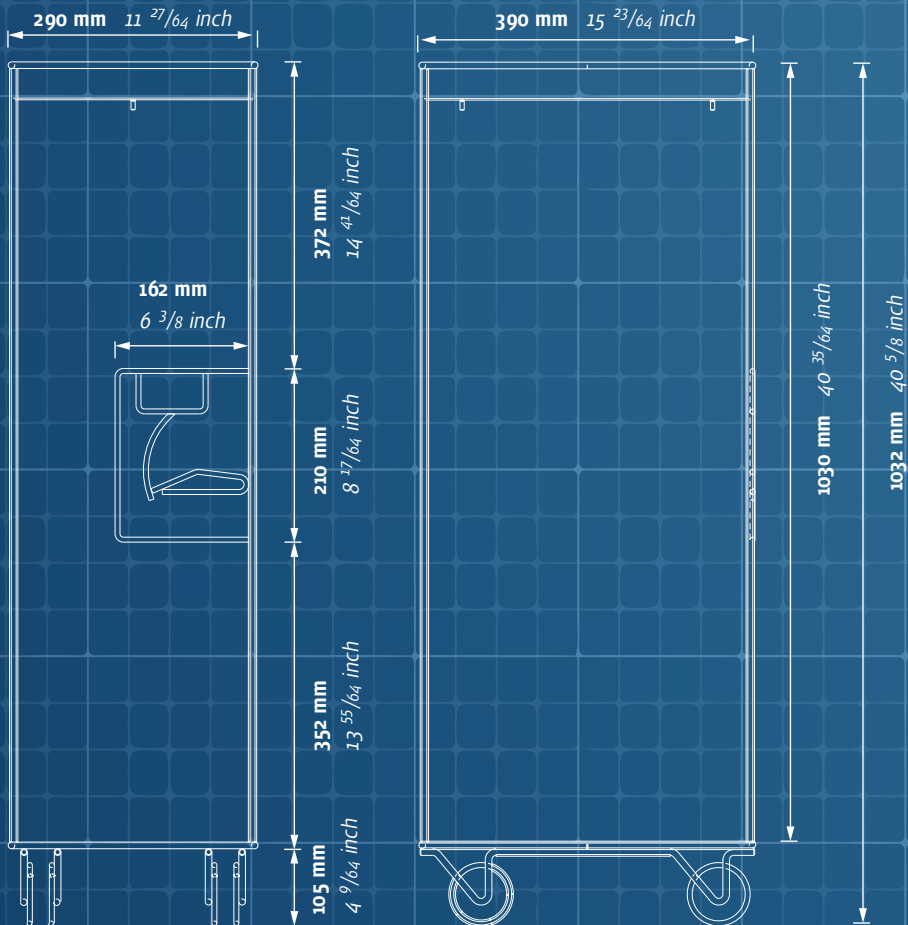

bordbar_outline