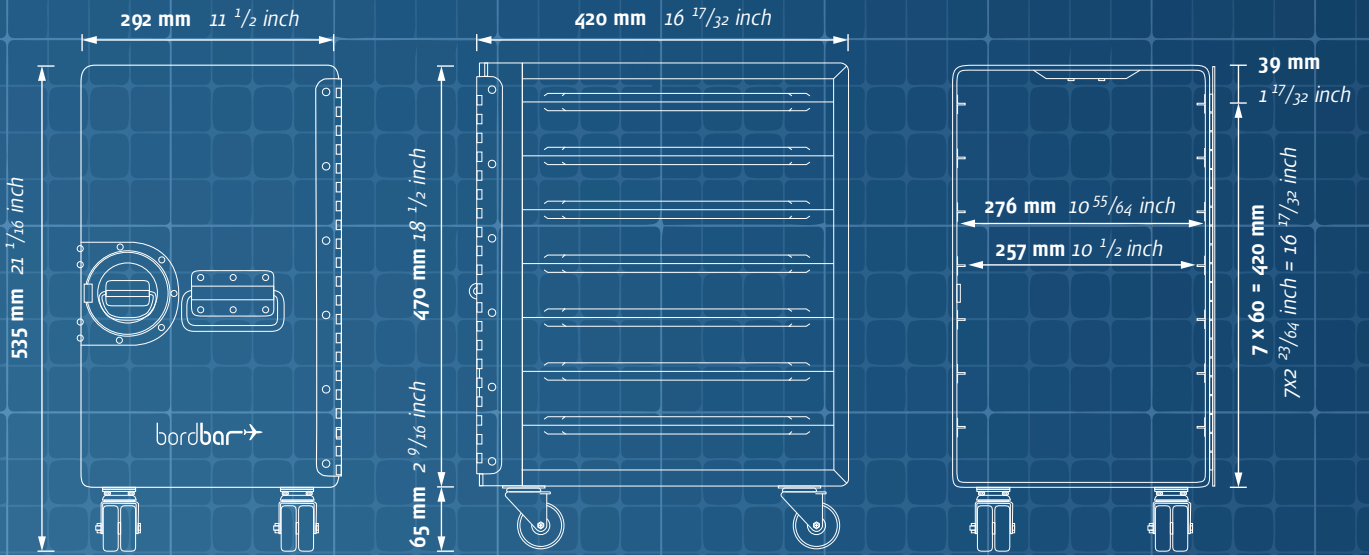

bordbar_box