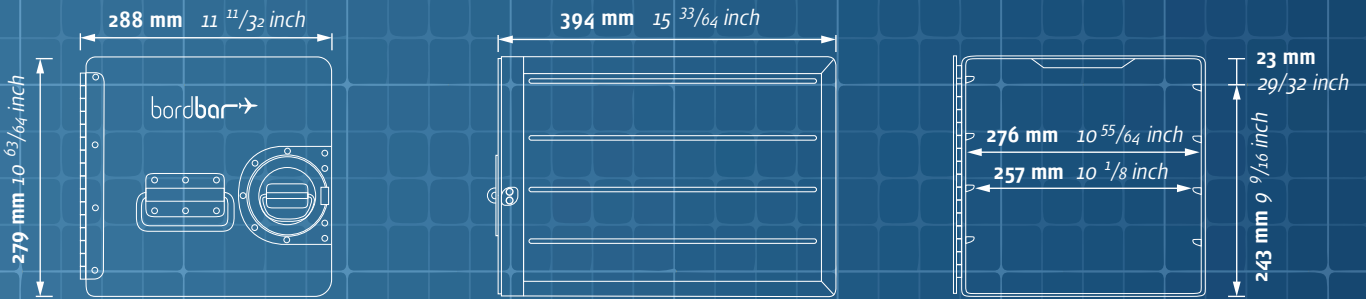

bordbar_cube