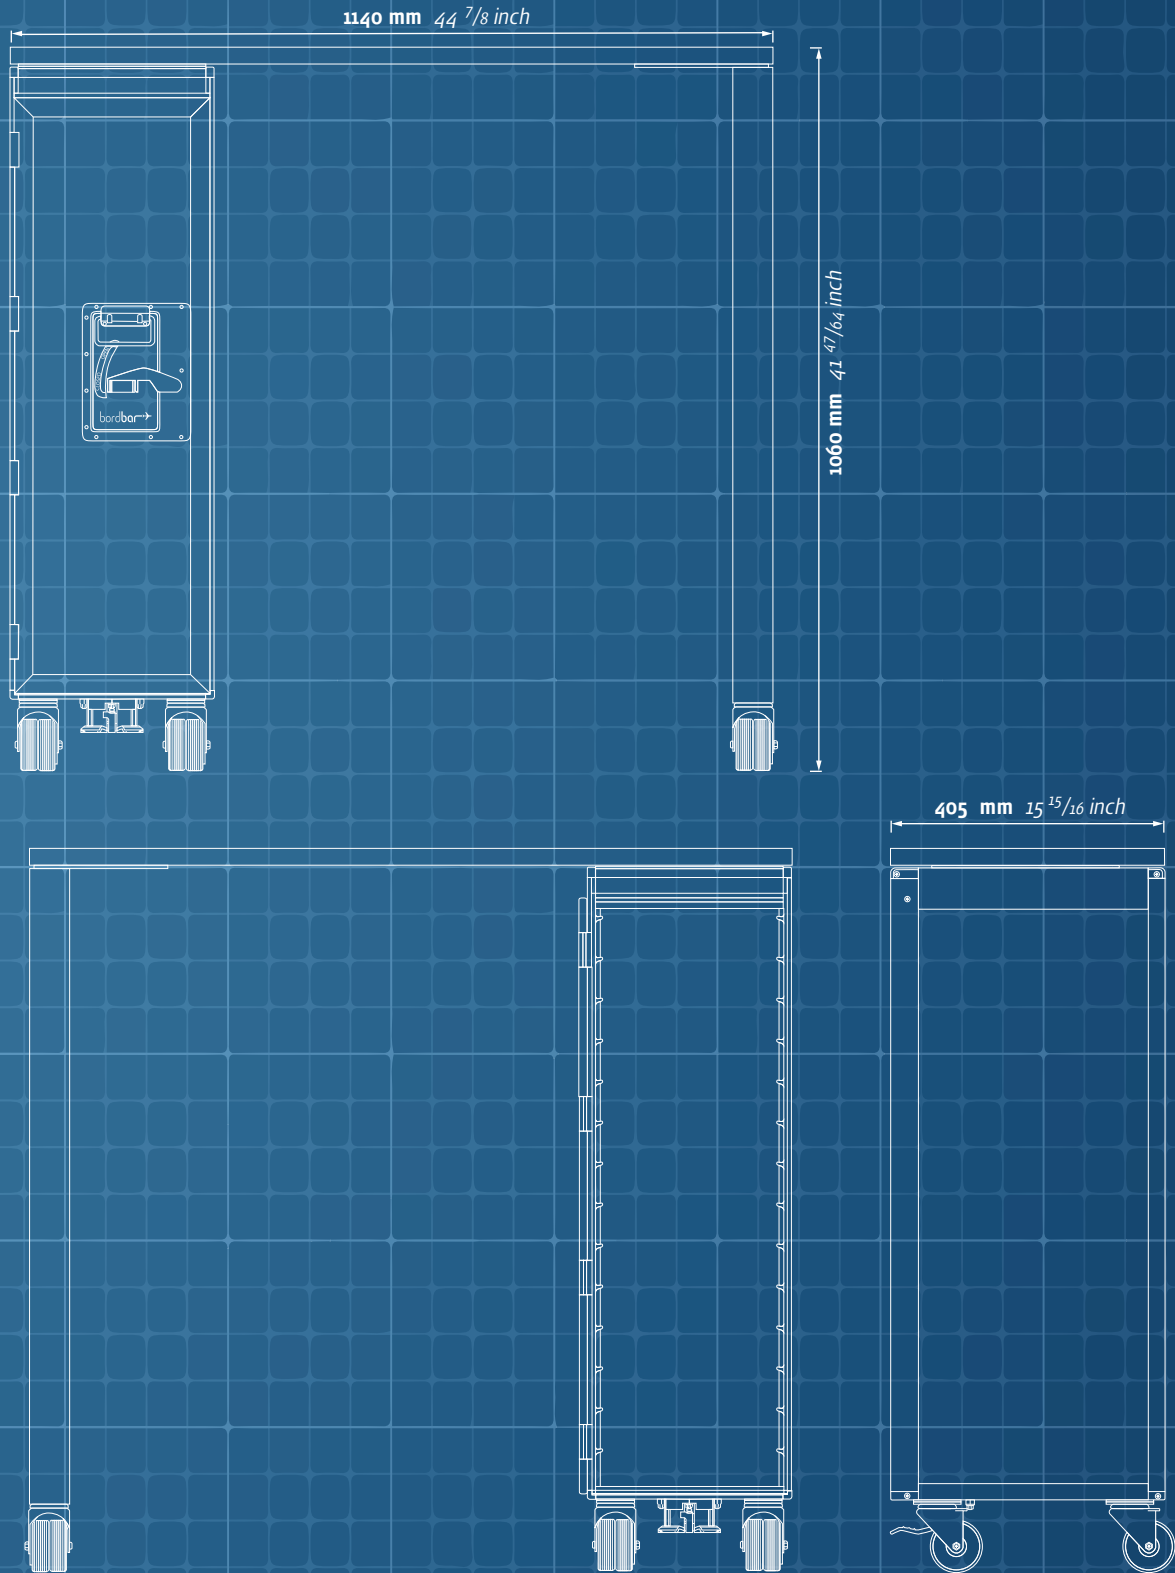

cube_bow

bordbar_desk

805 mm 31¹¹/16 inch

bordbar_high table

_airports

_black

_blue

_dark grey