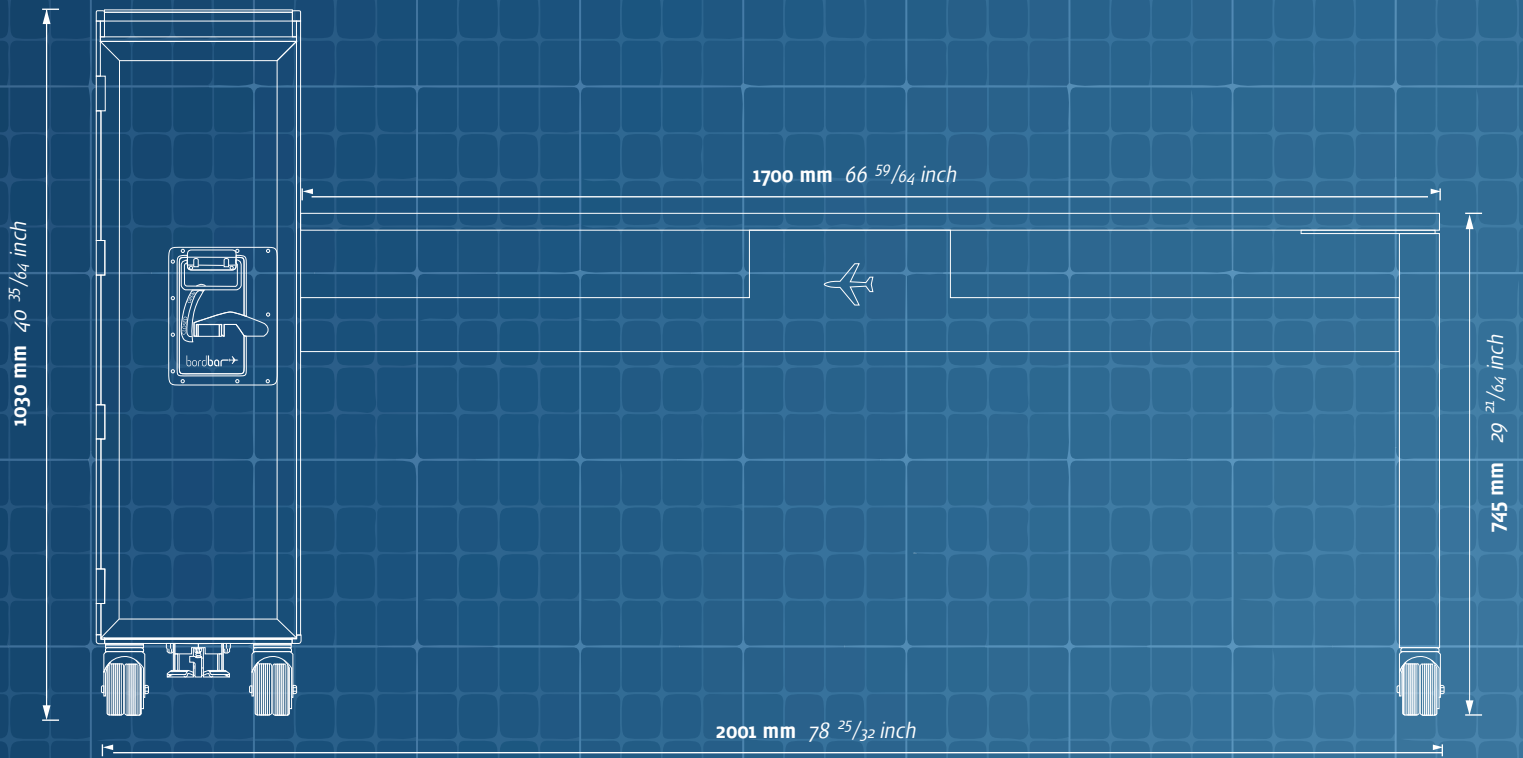

cube_bow

bordbar_desk

805 mm 31¹¹/16 inch

bordbar_high table

_airports

_black

_blue

_dark grey